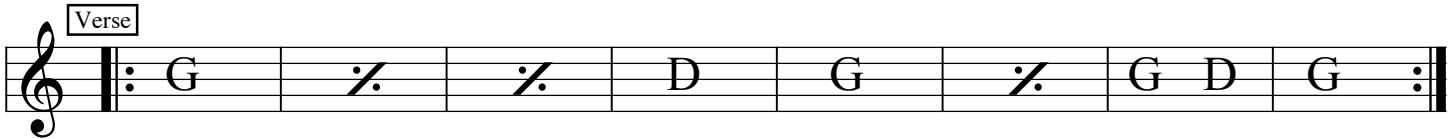

# Sing with your Banjo!

Go Tell Aunt Rhody  
Buffalo Gals  
Mary Had a Little Lamb

( Key of G )

Red River Valley  
She'll Be Coming 'round The Mtn.  
Oh, When the Saints

Oh, Susannah

Tom Dooley (Kingston Trio Version)  
Polly Wolly Doodle All The Day

Skip To My Lou

Will the Circle Be Unbroken

\*Practice singing the songs that you know the words to. The right hand plays one "Basic Strum" per measure, the left hand changes the chords as indicated in the chord charts above. You can substitute a D7 chord for the D chord.