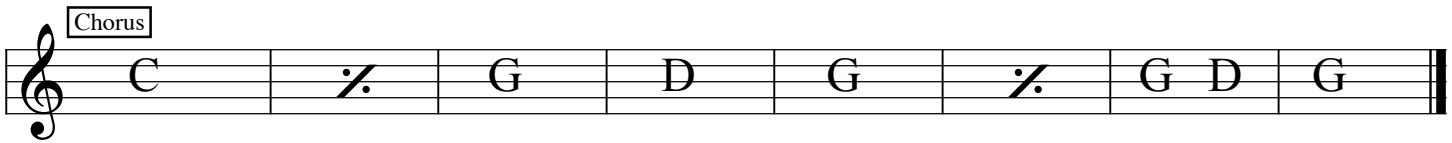

# Sing with your Banjo!

Go Tell Aunt Rhody  
Buffalo Gals  
Mary Had a Little Lamb

( Key of G )

Red River Valley  
She'll Be Coming 'round The Mtn.  
Oh, When the Saints

Oh, Susannah

Tom Dooley (Kingston Trio Version)  
Polly Wolly Doodle All The Day

Skip To My Lou

Will the Circle Be Unbroken

\*Practice singing the songs that you know the words to. The right hand plays one "Basic Strum" per measure, the left hand changes the chords as indicated in the chord charts above. You can substitute a D7 chord for the D chord.