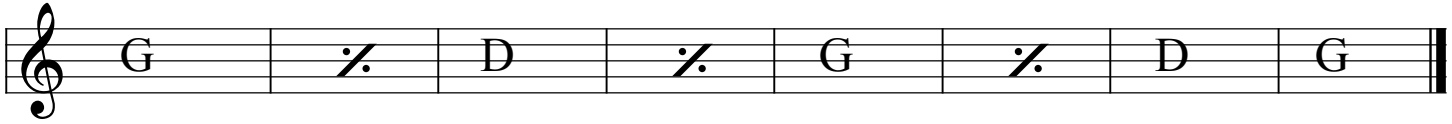

Will the Circle Be Unbroken