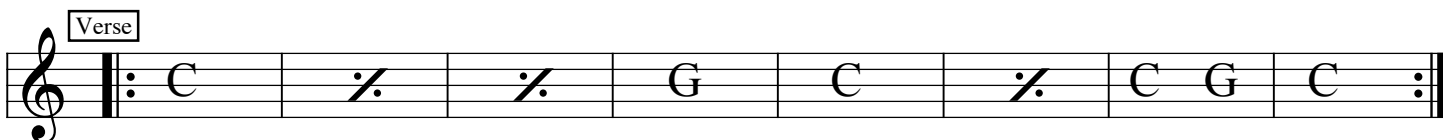

# Sing with your Banjo!

Go Tell Aunt Rhody  
Buffalo Gals  
Mary Had a Little Lamb

( Key of C )

Red River Valley  
She'll Be Coming 'round The Mtn.  
Oh, When the Saints

Oh, Susannah

Tom Dooley (Kingston Trio Version)  
Polly Wolly Doodle All The Day

Skip To My Lou

Will the Circle Be Unbroken

\*Practice singing the songs that you know the words to. The right hand plays one "Basic Strum" per measure, the left hand changes the chords as indicated in the chord charts above.